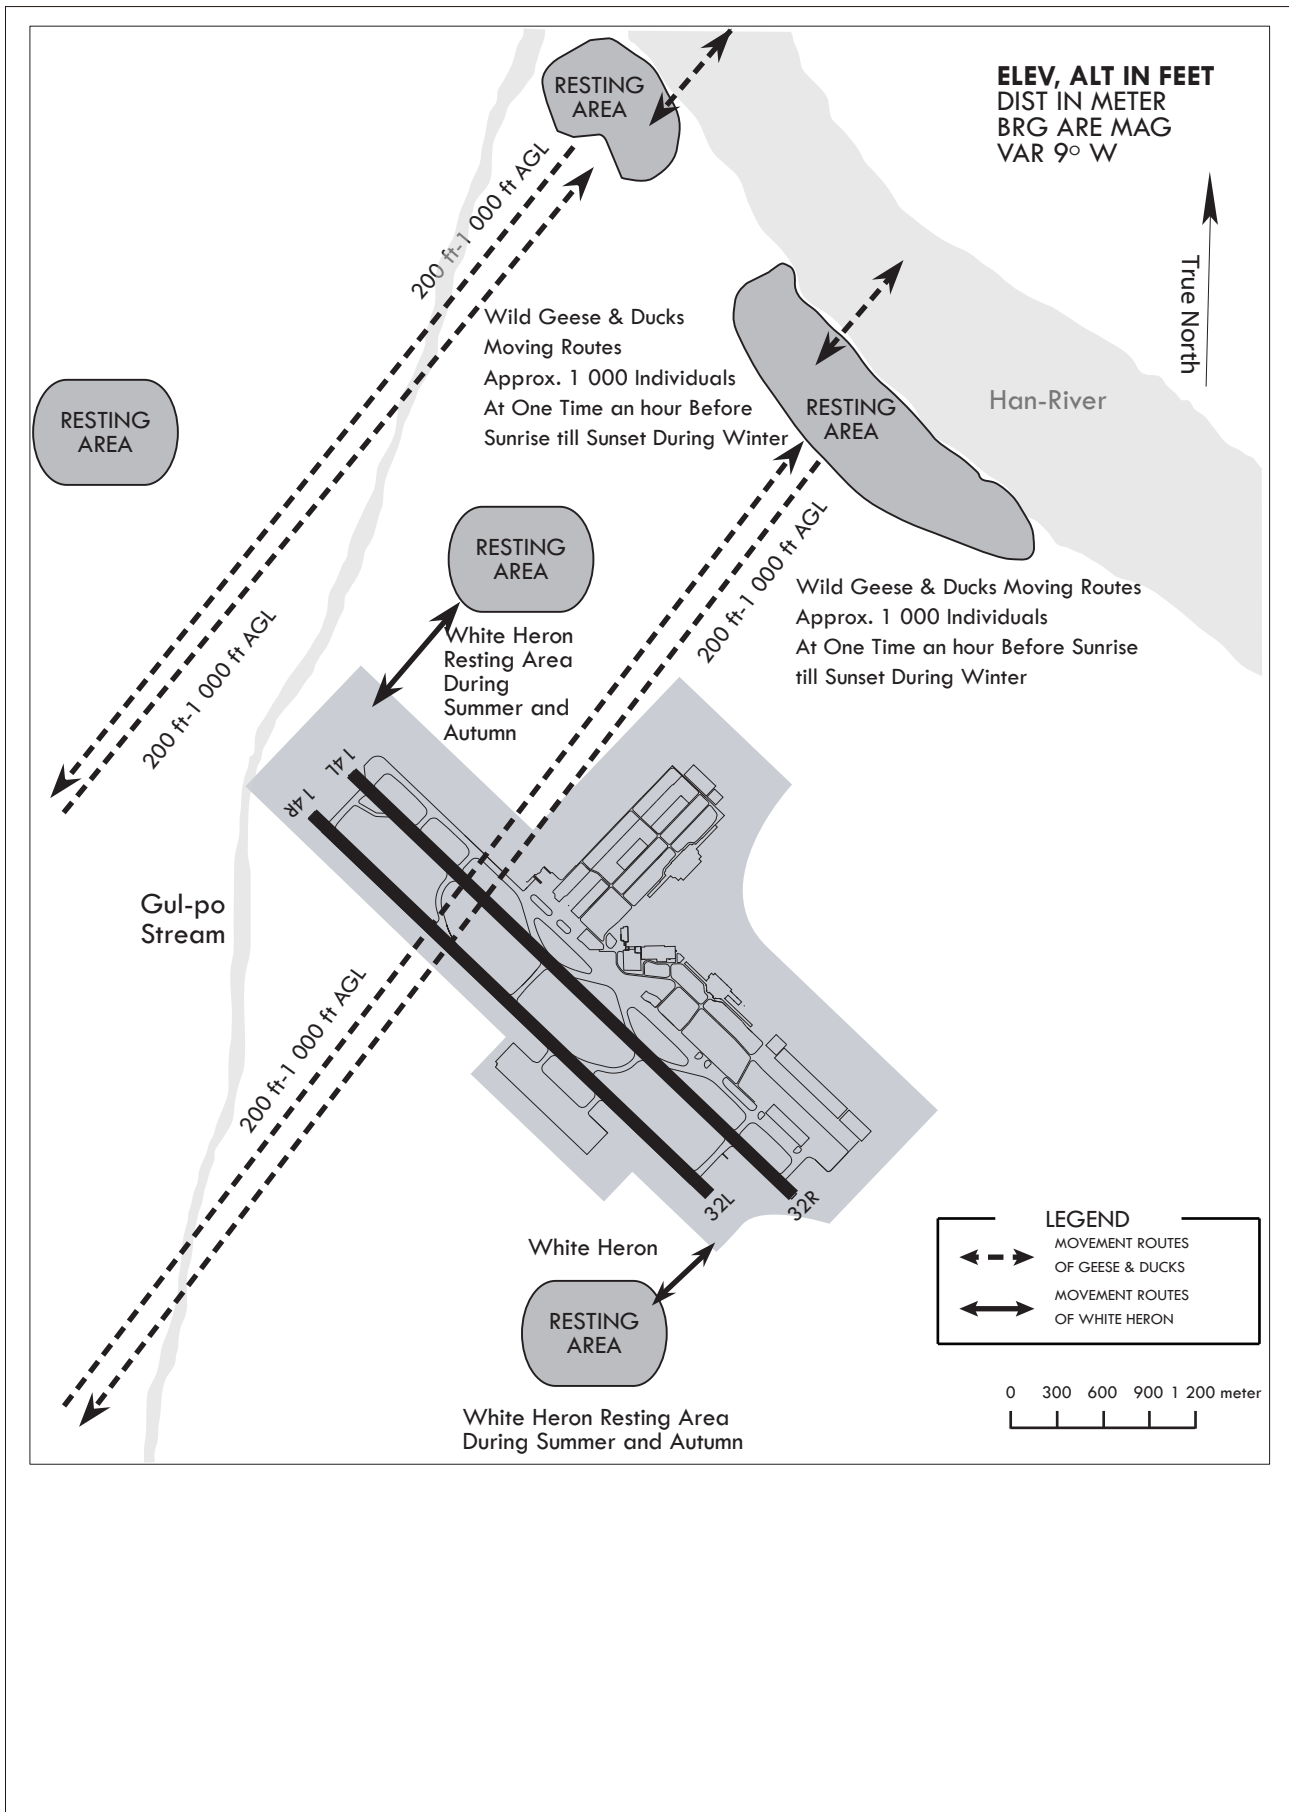

BIRD CONCENTRATION - GIMPO INTERNATIONAL AIRPORT

Change : Information of distance unit(NM → METER).